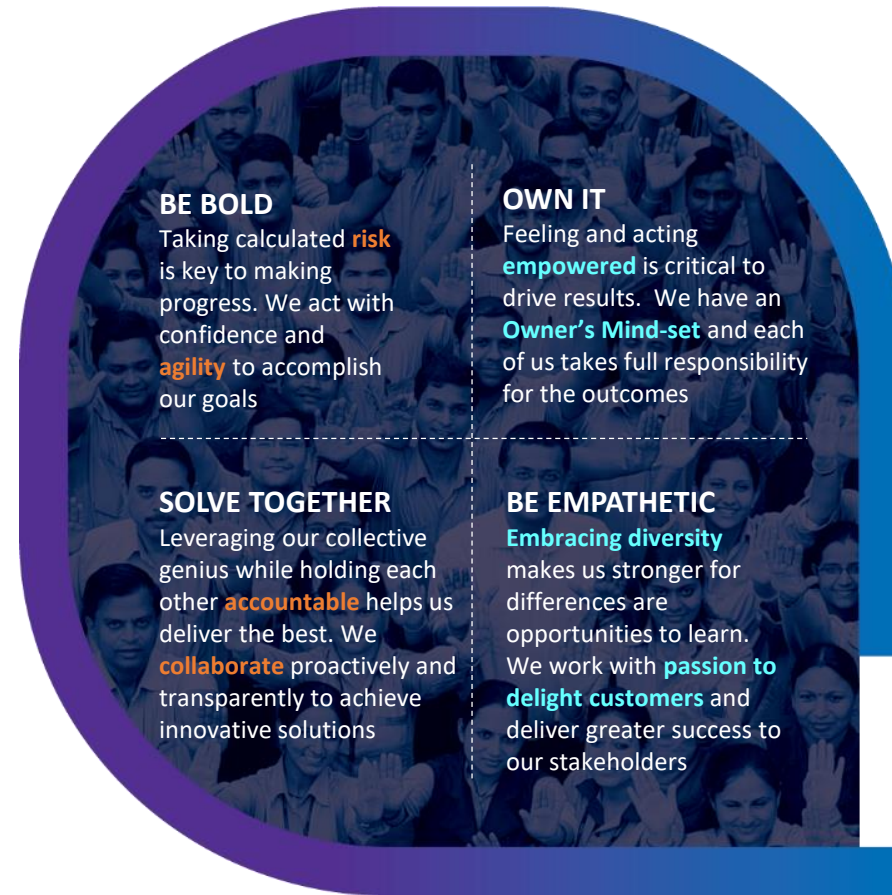

OUR CULTURE CREDO

AT TATA MOTORS

We are connecting aspirations by being bold in thought and action, owning every opportunity and challenge, Solving together as one team and engaging all our stakeholders with empathy.

We are **MORE WHEN ONE!**

4/12 AC EV Photos