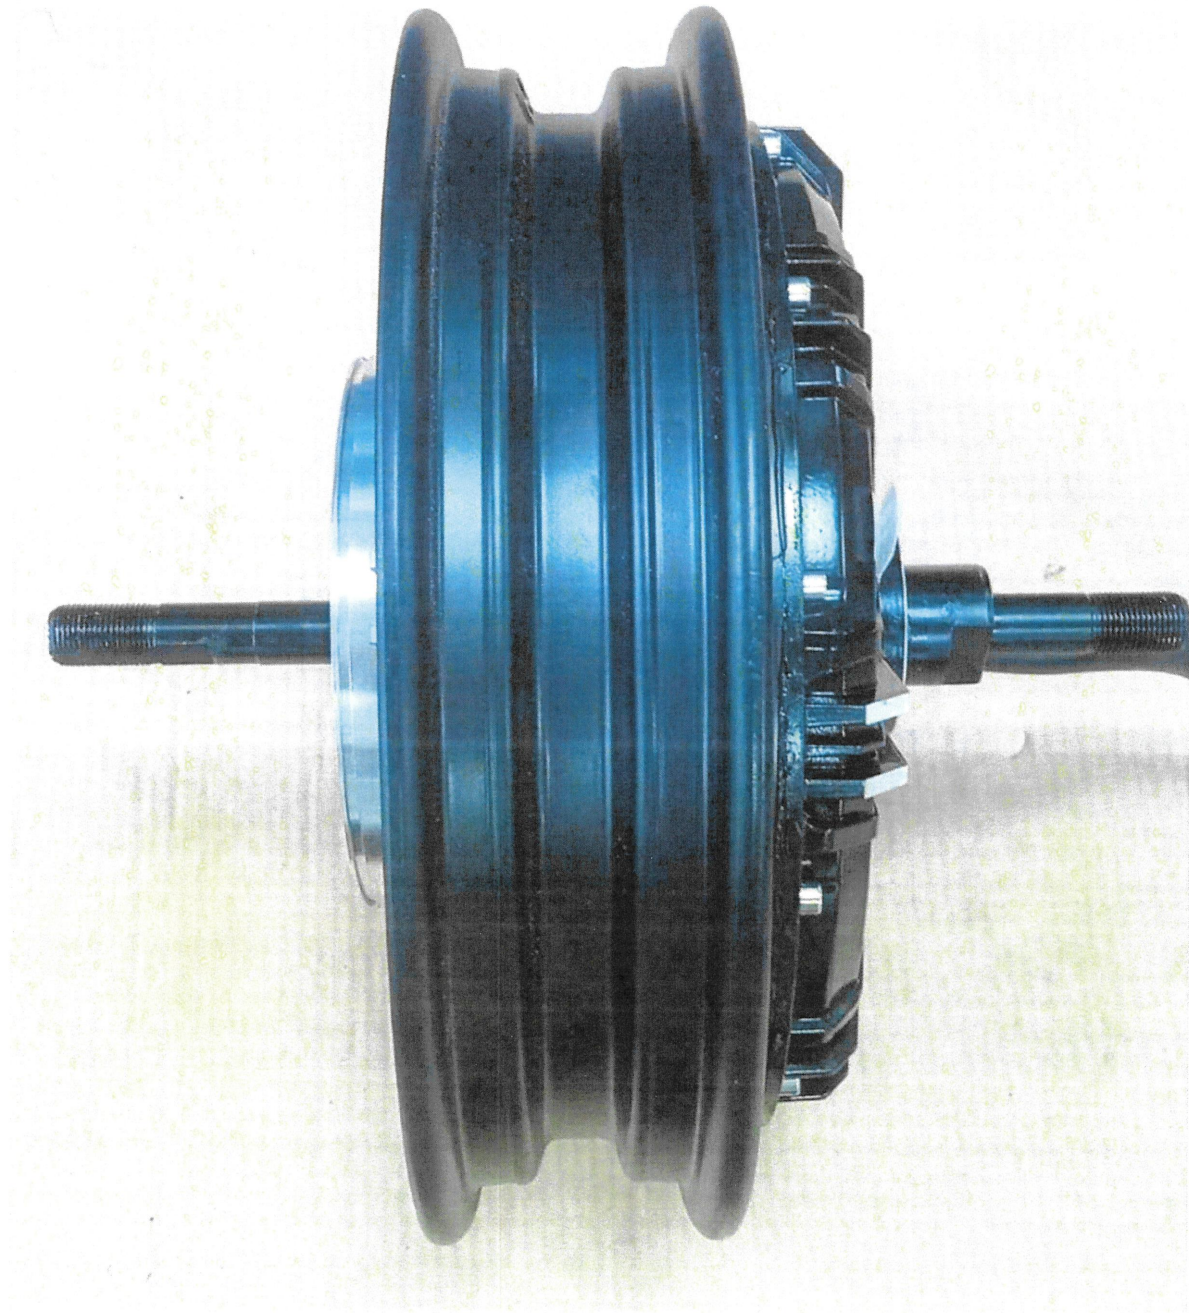

AAT Product: Wheel Rim Integrated with Hub Motor

Product Code: AATC/XEV/TRAC/02/02

FRONT VIEW

*G.R. Koushal*

AAT Product: Wheel Rim Integrated with Hub Motor

Product Code: AATC/XEV/TRAC/02/02

TOP VIEW

*G.R. Koushy*

AAT Product: Wheel Rim Integrated with Hub Motor

Product Code: AATC/XEV/TRAC/02/02

SIDE VIEW

*G. R. Kousalya*

AAT Product: Wheel Rim Integrated with Hub Motor

Product Code: AATC/XEV/TRAC/02/02

BACK VIEW

*G.R. Koushik*

AAT Product: Wheel Rim Integrated with Hub Motor

Product Code: AATC/XEV/TRAC/02/02

LEFT VIEW

*G. R. Kousalya*

AAT Product: Wheel Rim Integrated with Hub Motor

Product Code: AATC/XEV/TRAC/02/02

RIGHT VIEW

*G.R. Kousalya*