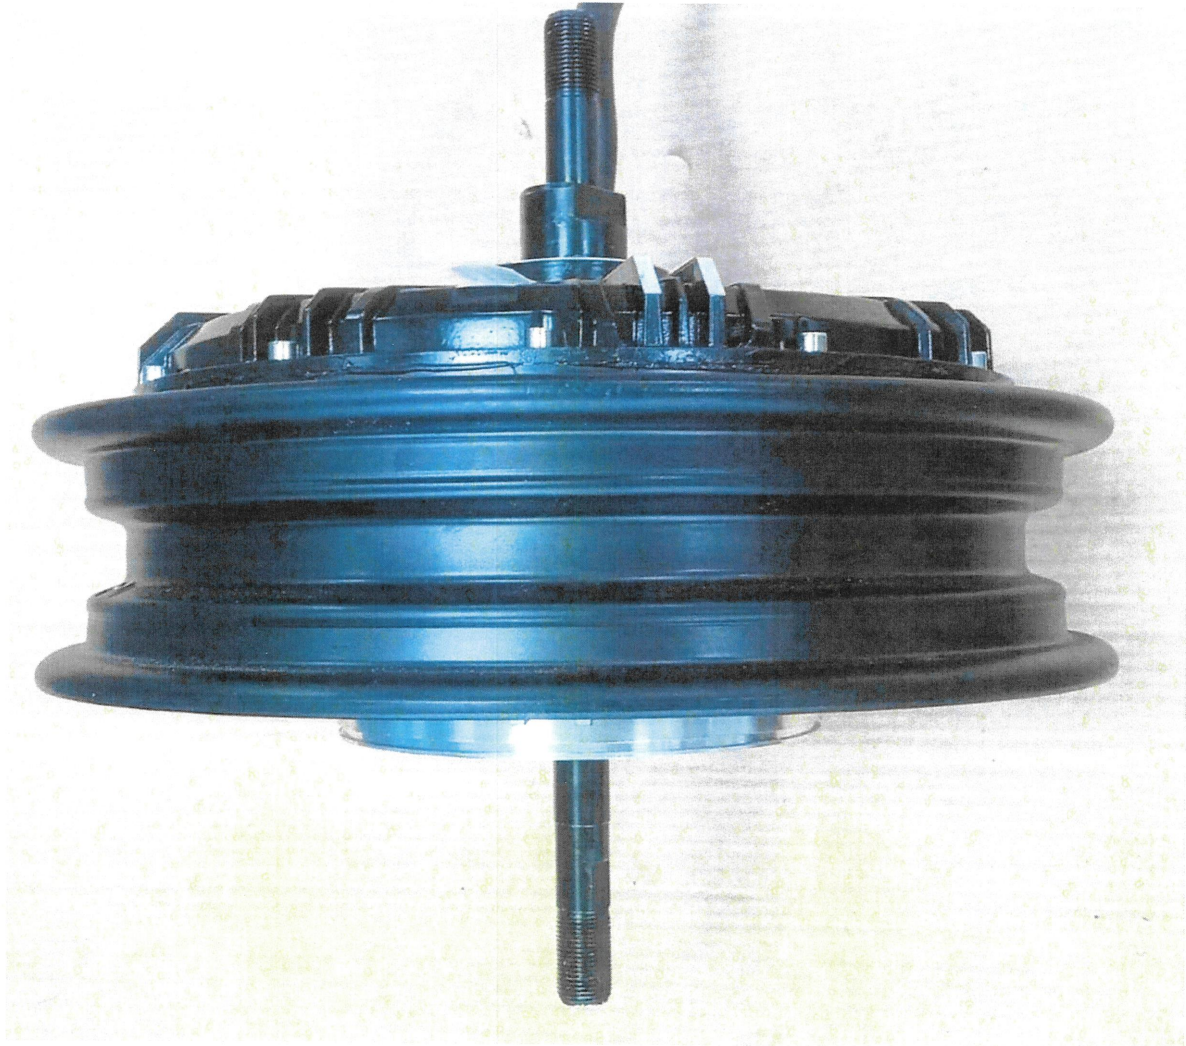

AAT Product: Wheel Rim Integrated with Hub Motor

Product Code: AATC/XEV/TRAC/02/02

FRONT VIEW

*G.R. Koushal*

AAT Product: Wheel Rim Integrated with Hub Motor

Product Code: AATC/XEV/TRAC/02/02

TOP VIEW

*G.R. Koushy*

AAT Product: Wheel Rim Integrated with Hub Motor

Product Code: AATC/XEV/TRAC/02/02

SIDE VIEW

*G. R. Kousalya*

AAT Product: Wheel Rim Integrated with Hub Motor

Product Code: AATC/XEV/TRAC/02/02

BACK VIEW

*G.R. Koushik*

AAT Product: Wheel Rim Integrated with Hub Motor

Product Code: AATC/XEV/TRAC/02/02

LEFT VIEW

*G. R. Kousalya*

AAT Product: Wheel Rim Integrated with Hub Motor

Product Code: AATC/XEV/TRAC/02/02

RIGHT VIEW

*G.R. Kousalya*