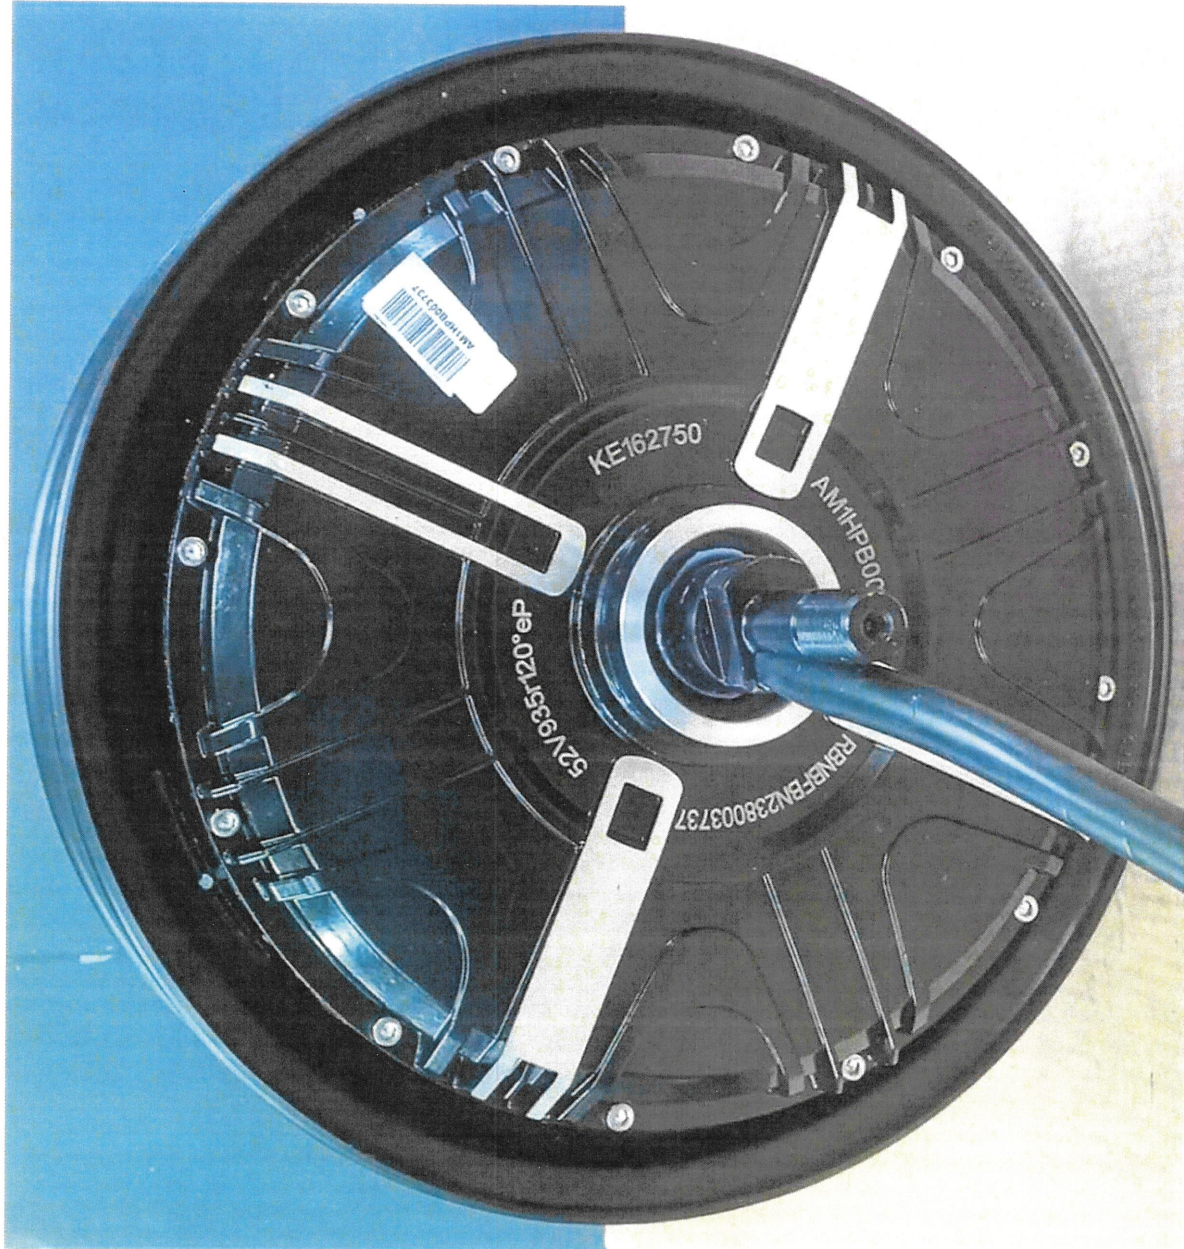

AAT Product: Wheel Rim Integrated with Hub Motor

Product Code: AATC/XEV/TRAC/02/02

FRONT VIEW

*G.R. Koushal*

AAT Product: Wheel Rim Integrated with Hub Motor

Product Code: AATC/XEV/TRAC/02/02

TOP VIEW

*G.R. Koushy*

AAT Product: Wheel Rim Integrated with Hub Motor

Product Code: AATC/XEV/TRAC/02/02

SIDE VIEW

*G. R. Kousalya*

AAT Product: Wheel Rim Integrated with Hub Motor

Product Code: AATC/XEV/TRAC/02/02

BACK VIEW

*G.R. Koushik*

AAT Product: Wheel Rim Integrated with Hub Motor

Product Code: AATC/XEV/TRAC/02/02

LEFT VIEW

*G. R. Kousalya*

AAT Product: Wheel Rim Integrated with Hub Motor

Product Code: AATC/XEV/TRAC/02/02

RIGHT VIEW

*G.R. Kousalya*