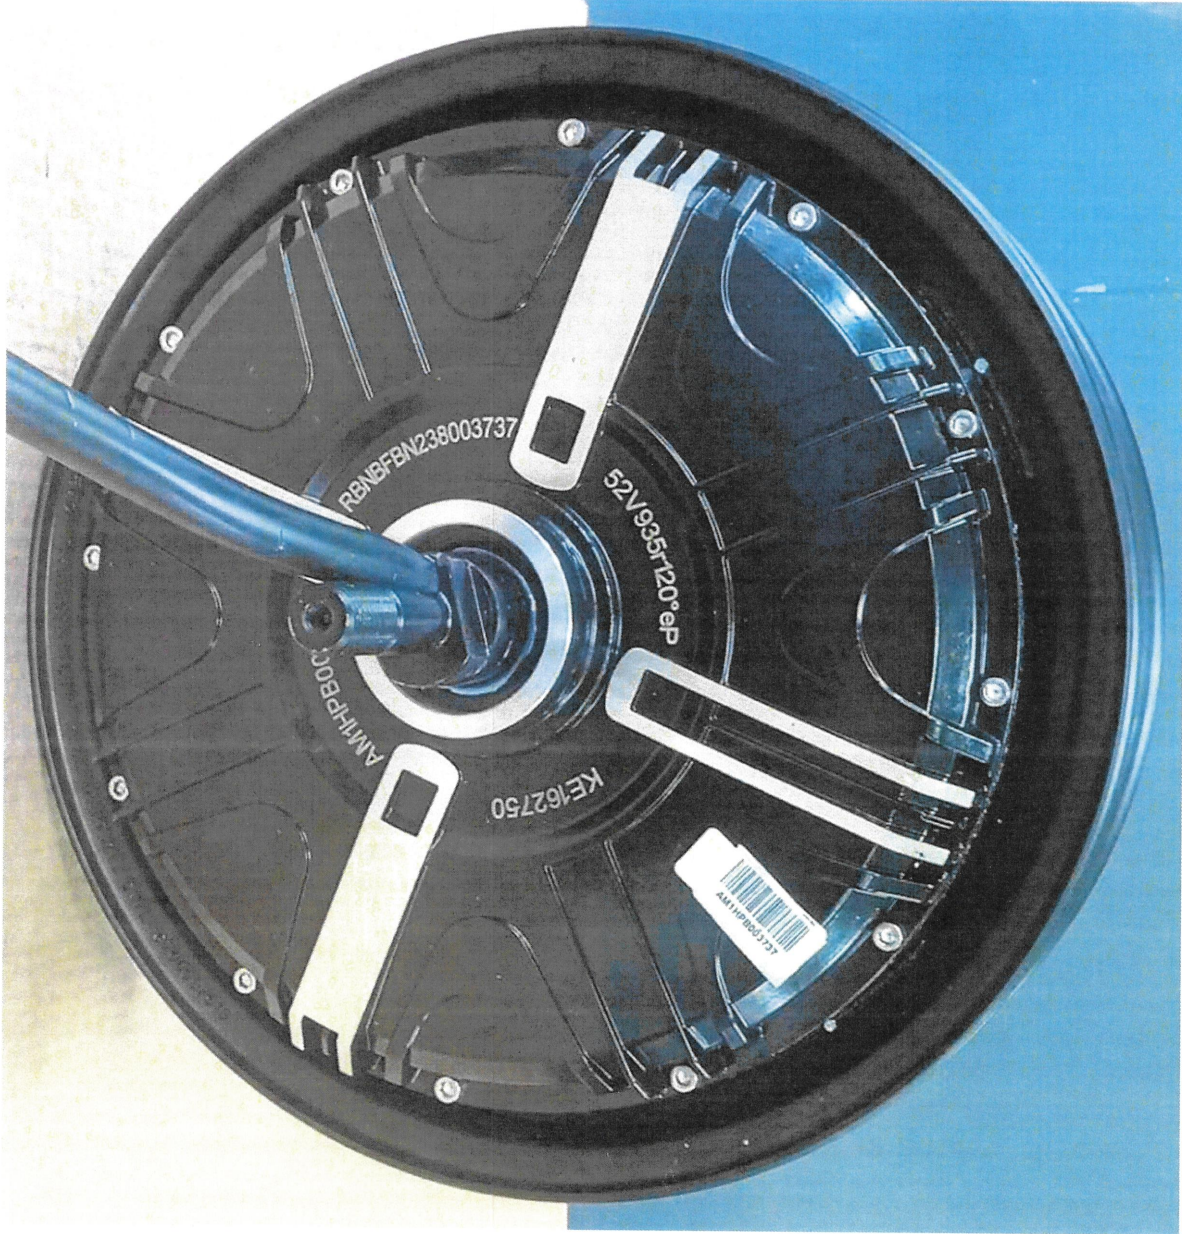

AAT Product: Wheel Rim Integrated with Hub Motor

Product Code: AATC/XEV/TRAC/02/02

FRONT VIEW

*G.R. Koushal*

AAT Product: Wheel Rim Integrated with Hub Motor

Product Code: AATC/XEV/TRAC/02/02

TOP VIEW

*G.R. Koushy*

AAT Product: Wheel Rim Integrated with Hub Motor

Product Code: AATC/XEV/TRAC/02/02

SIDE VIEW

*G. R. Kousalya*

AAT Product: Wheel Rim Integrated with Hub Motor

Product Code: AATC/XEV/TRAC/02/02

BACK VIEW

*G.R. Koushik*

AAT Product: Wheel Rim Integrated with Hub Motor

Product Code: AATC/XEV/TRAC/02/02

LEFT VIEW

*G. R. Kousalya*

AAT Product: Wheel Rim Integrated with Hub Motor

Product Code: AATC/XEV/TRAC/02/02

RIGHT VIEW

*G.R. Kousalya*