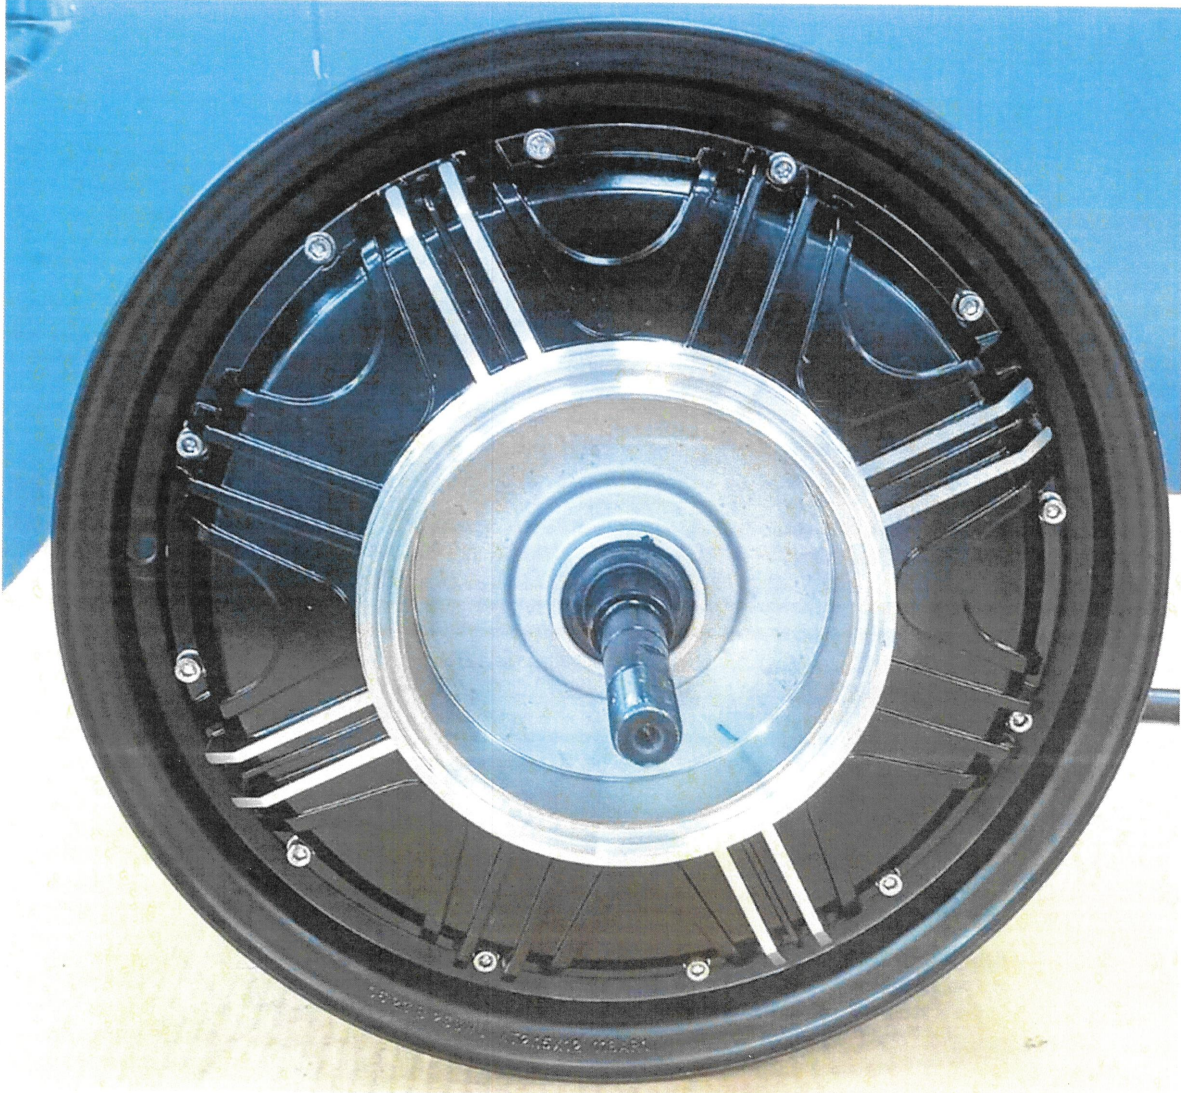

AAT Product: Wheel Rim Integrated with Hub Motor

Product Code: AATC/XEV/TRAC/02/02

FRONT VIEW

*G.R. Koushal*

AAT Product: Wheel Rim Integrated with Hub Motor

Product Code: AATC/XEV/TRAC/02/02

TOP VIEW

*G.R. Koushy*

AAT Product: Wheel Rim Integrated with Hub Motor

Product Code: AATC/XEV/TRAC/02/02

SIDE VIEW

*G. R. Kousalya*

AAT Product: Wheel Rim Integrated with Hub Motor

Product Code: AATC/XEV/TRAC/02/02

BACK VIEW

*G.R. Koushik*

AAT Product: Wheel Rim Integrated with Hub Motor

Product Code: AATC/XEV/TRAC/02/02

LEFT VIEW

*G. R. Kousalya*

AAT Product: Wheel Rim Integrated with Hub Motor

Product Code: AATC/XEV/TRAC/02/02

RIGHT VIEW

*G.R. Kousalya*